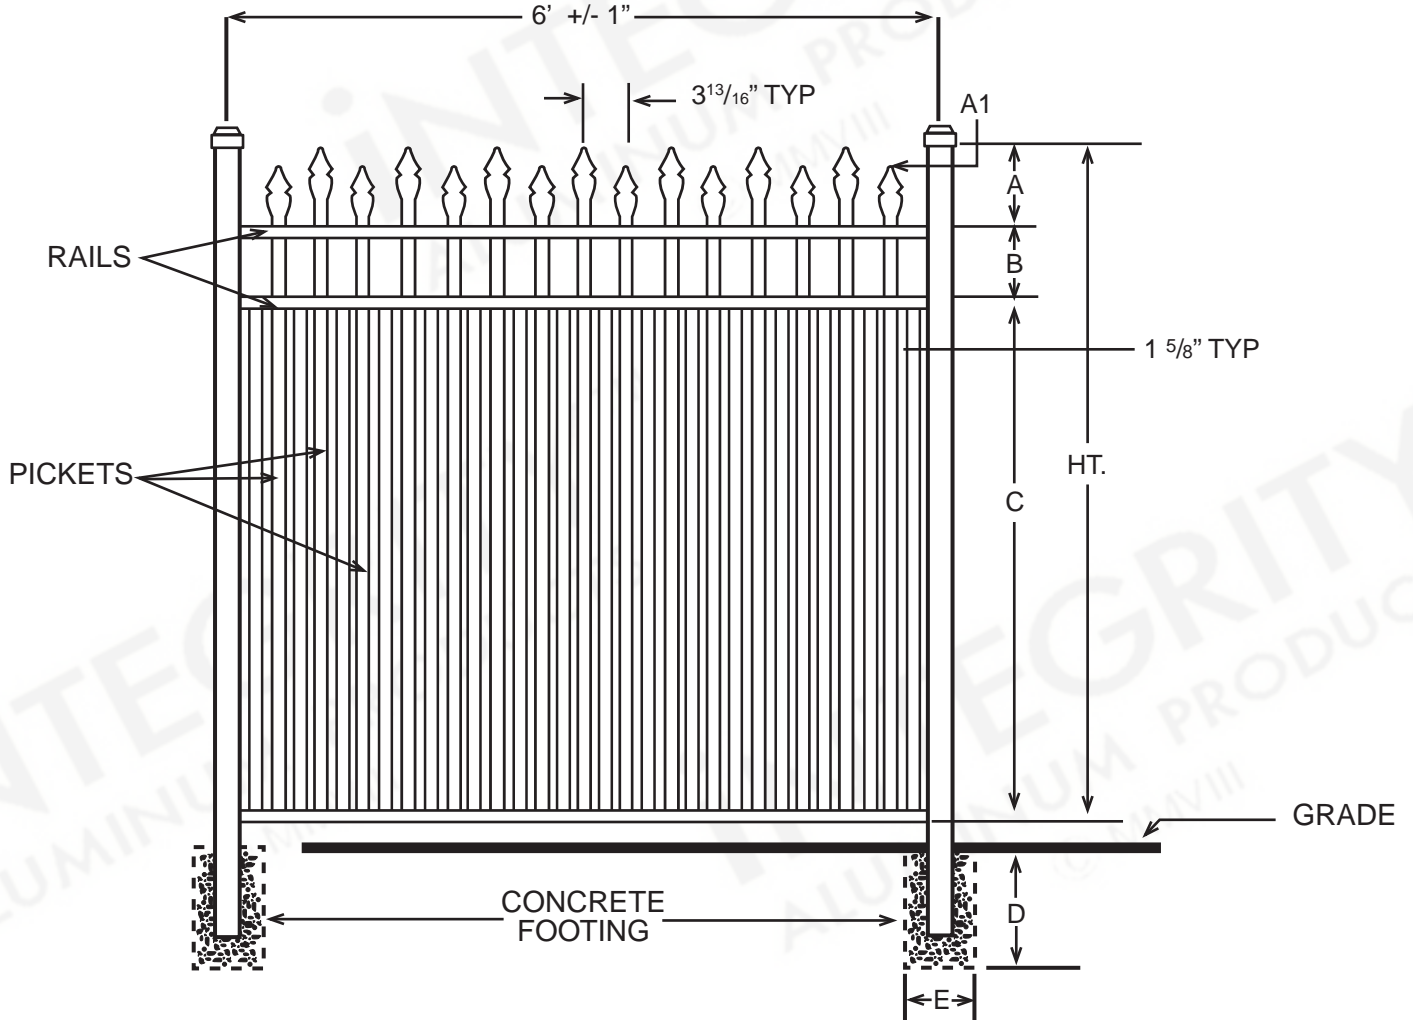

iNTEGRITY™
ALUMINUM PRODUCTS
800.762.8876

BELLA TERRA™ RESORT

DIMENSIONS						
HT	A	A-1	B	C	D	E
3'	4½"	1½"	6"	25½"	Per Local Code	
3½'	4½"	1½"	6"	31½"	Per Local Code	
4'	4½"	1½"	6"	37½"	Per Local Code	
5'	4½"	1½"	6"	49½"	Per Local Code	
All Dimensions Are Nominal						

SPECIFICATIONS RESIDENTIAL

Posts Available	2" x 2" x .060 Wall 2" x 2" x .080 Wall 2" x 2" x .125 Wall 2½" x 2½" x .100 Wall
Horizontal Rails Side Walls Top Walls	1⅛" x 1" .082" .062"
Pickets Picket Spacing	⅝" x ⅝" x .050 Wall 3 ¹³ / ₁₆ "
Heights Available	3, 3½, 4 & 5 Ft.

INTEGRITY™

ALUMINUM PRODUCTS

800.762.8876

BELLA TERRA™ RESORT EXTREME

DIMENSIONS						
HT	A	A-1	B	C	D	E
3'	4½"	1½"	6"	25½"	Per Local Code	
3½'	4½"	1½"	6"	31½"	Per Local Code	
4'	4½"	1½"	6"	37½"	Per Local Code	
5'	4½"	1½"	6"	49½"	Per Local Code	

All Dimensions Are Nominal

SPECIFICATIONS RESIDENTIAL

Posts Available	2" x 2" x .060 Wall 2" x 2" x .080 Wall 2" x 2" x .125 Wall 2½" x 2½" x .100 Wall
Horizontal Rails Side Walls Top Walls	1⅛" x 1" .082" .062"
Pickets Picket Spacing	⅝" x ⅝" x .050 Wall 1⅝"
Heights Available	3, 3½, 4 & 5 Ft.