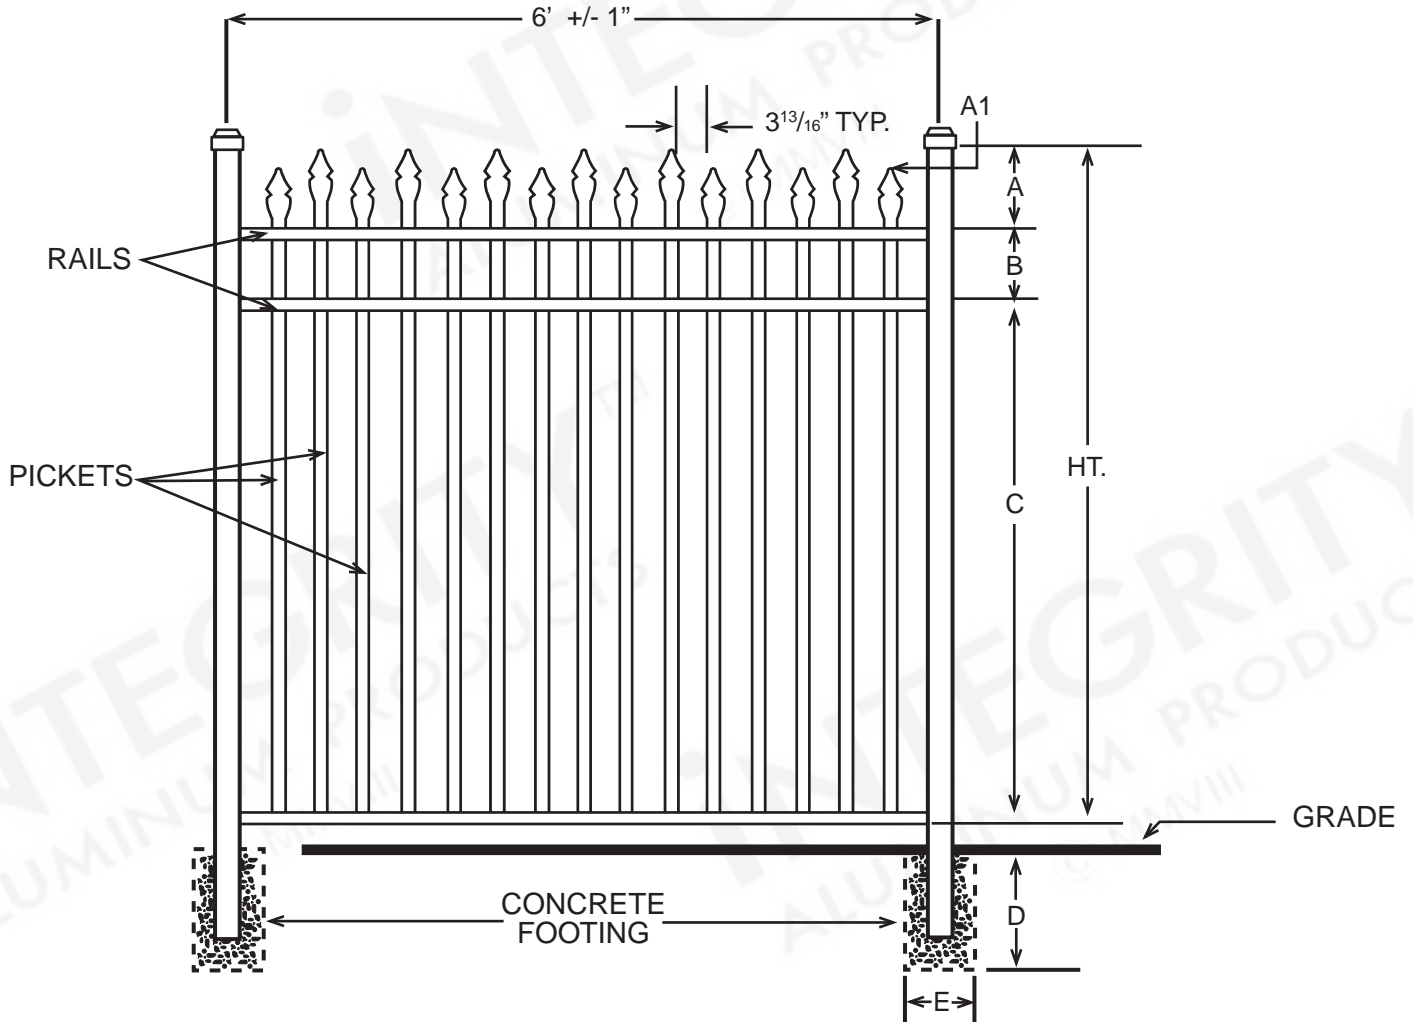

iNTEGRITY™
ALUMINUM PRODUCTS
800.762.8876

BELLA TERRA™ RESORT

DIMENSIONS						
HT	A	A-1	B	C	D	E
3'	4½"	1½"	6"	25½"	Per Local Code	
3½'	4½"	1½"	6"	31½"	Per Local Code	
4'	4½"	1½"	6"	37½"	Per Local Code	
5'	4½"	1½"	6"	49½"	Per Local Code	
All Dimensions Are Nominal						

SPECIFICATIONS RESIDENTIAL

Posts Available	2" x 2" x .060 Wall 2" x 2" x .080 Wall 2" x 2" x .125 Wall 2½" x 2½" x .100 Wall
Horizontal Rails Side Walls Top Walls	1⅛" x 1" .082" .062"
Pickets Picket Spacing	⅝" x ⅝" x .050 Wall 3 ¹³ / ₁₆ "
Heights Available	3, 3½, 4 & 5 Ft.

INTEGRITY™

ALUMINUM PRODUCTS

800.762.8876

BELLA TERRA™ RESORT EXTREME

DIMENSIONS						
HT	A	A-1	B	C	D	E
3'	4½"	1½"	6"	25½"	Per Local Code	
3½'	4½"	1½"	6"	31½"	Per Local Code	
4'	4½"	1½"	6"	37½"	Per Local Code	
5'	4½"	1½"	6"	49½"	Per Local Code	

All Dimensions Are Nominal

SPECIFICATIONS RESIDENTIAL

Posts Available	2" x 2" x .060 Wall 2" x 2" x .080 Wall 2" x 2" x .125 Wall 2½" x 2½" x .100 Wall
Horizontal Rails Side Walls Top Walls	1⅛" x 1" .082" .062"
Pickets Picket Spacing	⅝" x ⅝" x .050 Wall 1⅝"
Heights Available	3, 3½, 4 & 5 Ft.